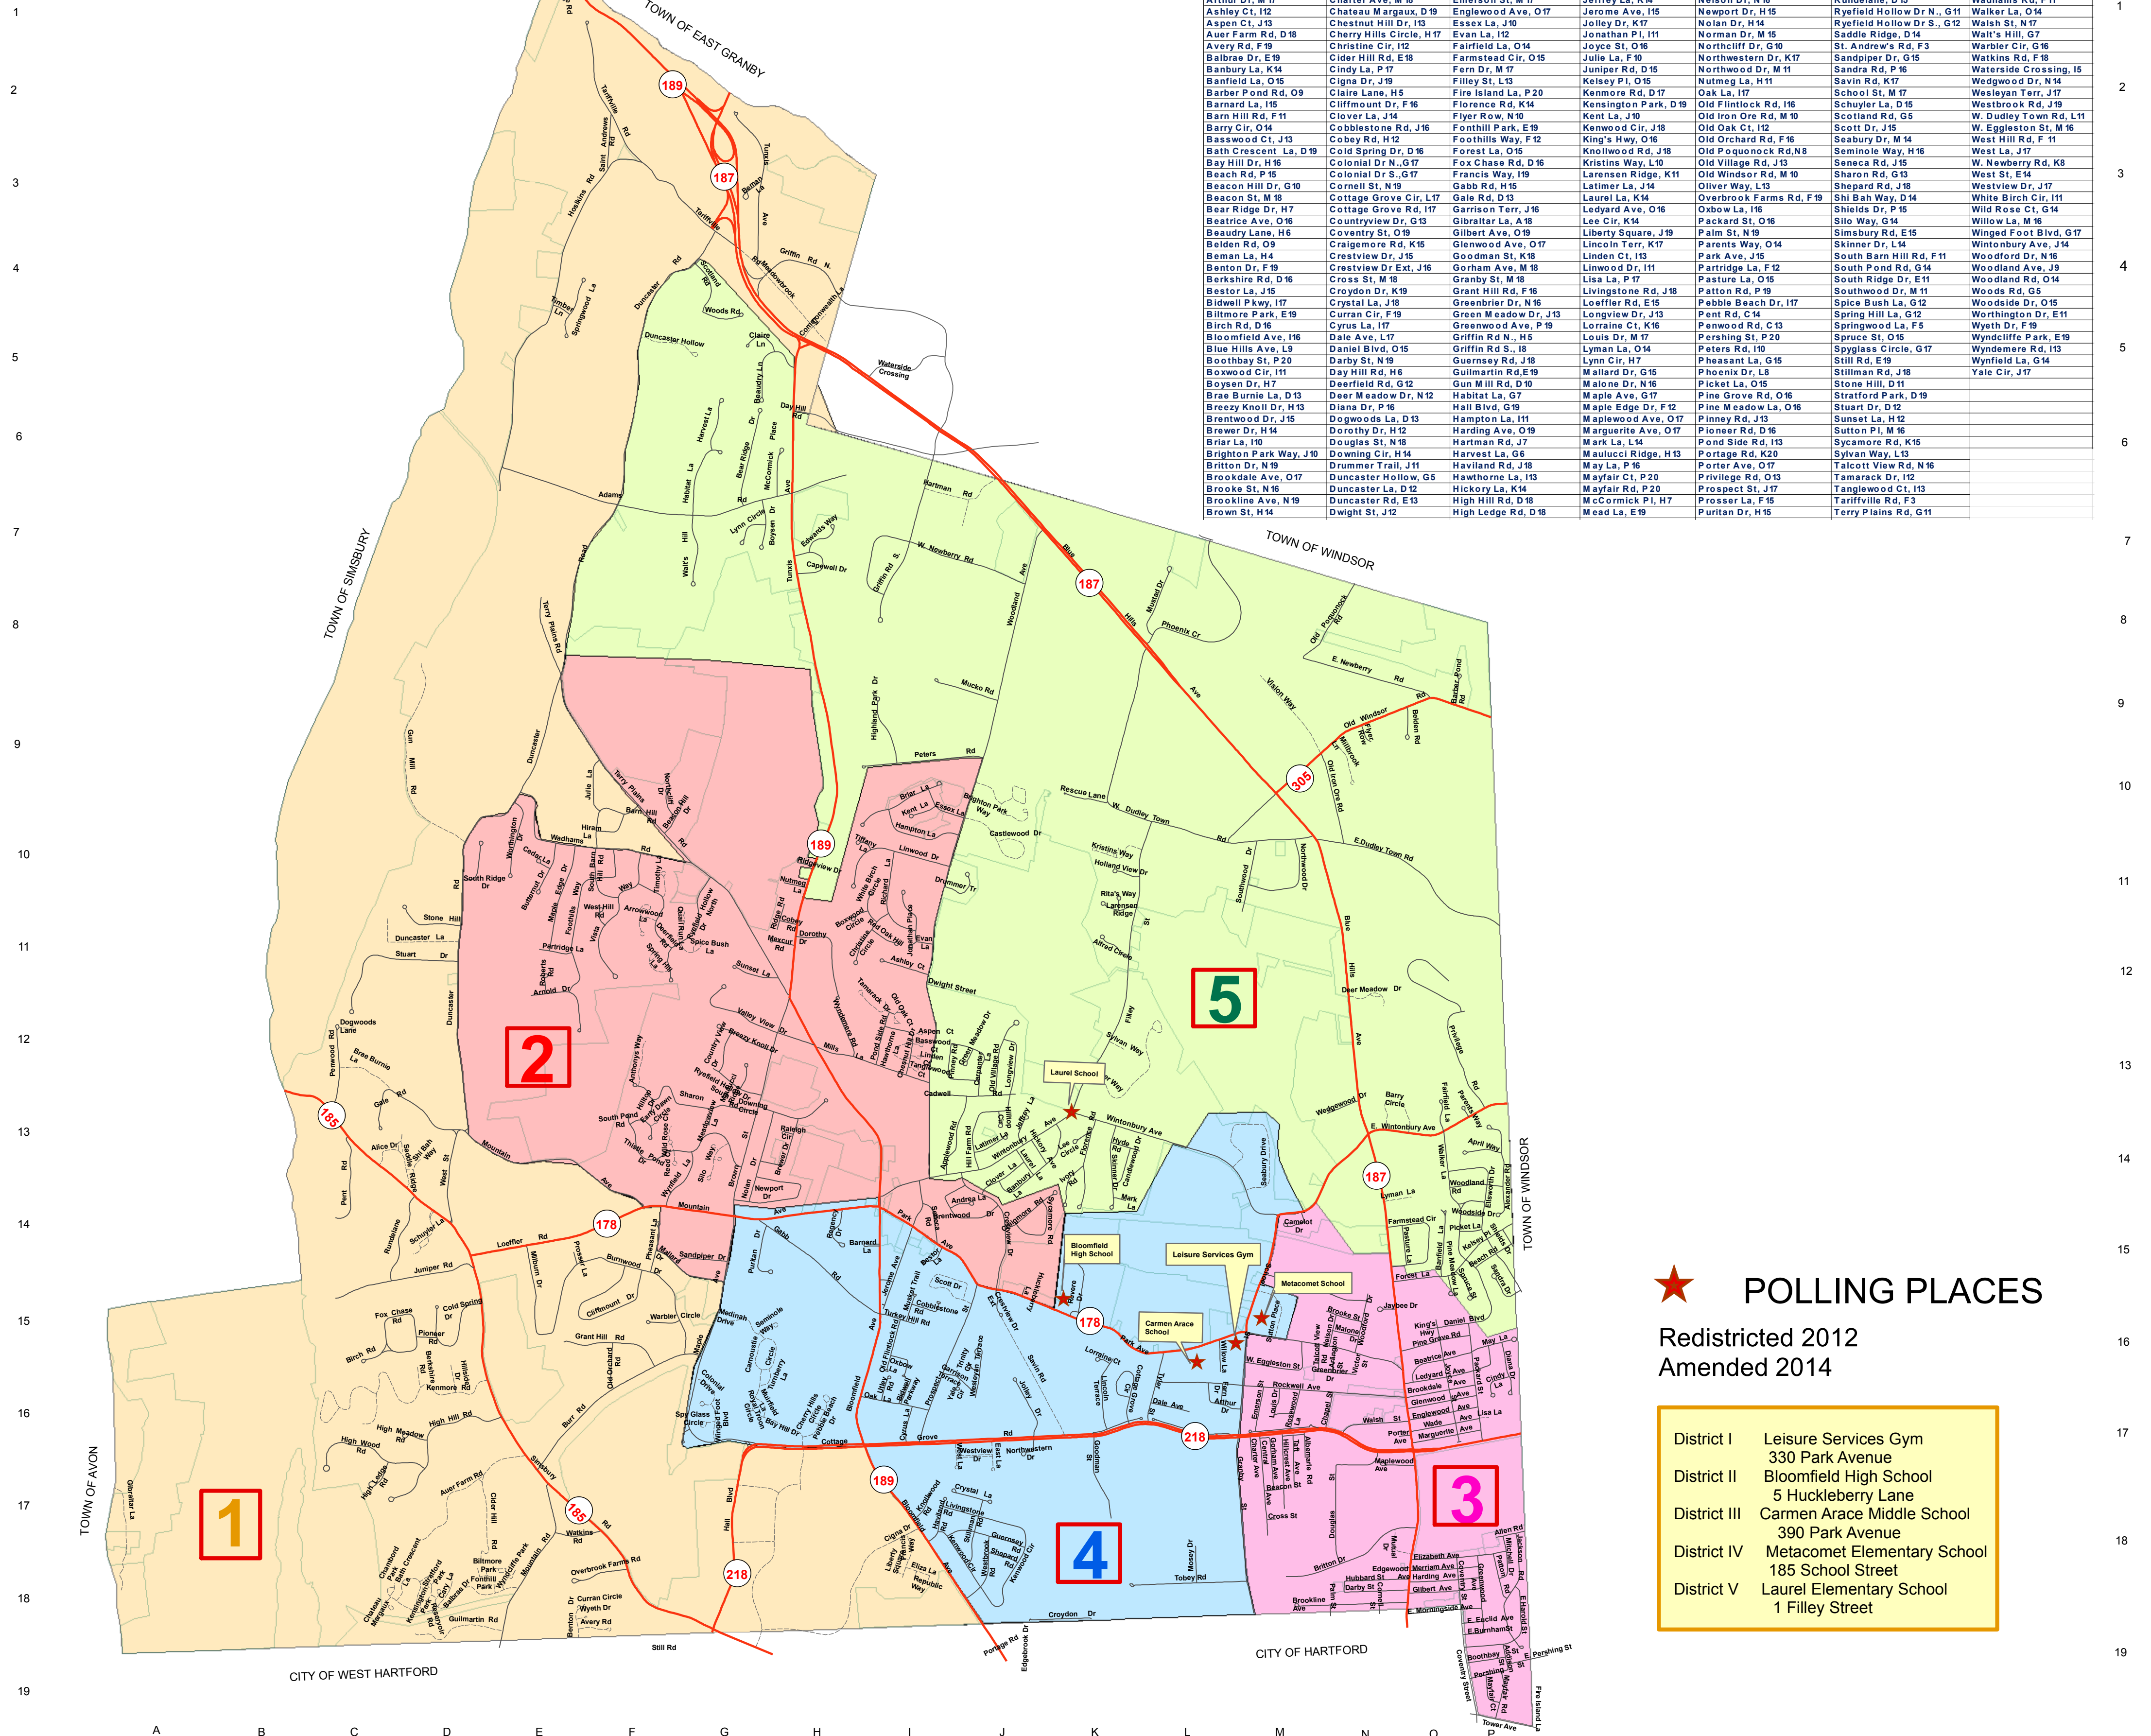

Adams Rd, F7	Cadwell Rd, K13	E. Dudley Town Rd, N11	Hillcrest Ave, M18	Merriam Ave, O19	Rita's Way, K11	Timothy La, G11
Addison St, P20	Camelot Dr, M15	E. Euclid Ave, O19	Hill Farm Rd, J14	Mexcur Rd, H12	Rescue Lane, K10	Tobey Rd, L19
Albemarle Rd, N18	Candlewood Dr, L14	E. Harold St, P19	Hillside Dr, D16	Milburn Dr, E16	Raleigh Cir, H4	Tower Ave, P20
Alexander Rd, H7	Capewell Dr, H7	East La, K16	Hilltop Dr, J14	Milbrook Rd, N10	Red Oak Hill, I12	Trinity Cir, J16
Alfred Circle, K12	Caramoor Park, E19	E. Morningside Ave, O19	Hilltop Dr, G14	Mills La, H13	Reed Ct, G14	Tunxis Ave, I13, H4
Alice Dr, D14	Carnoustie Circle, H16	E. Newberry Rd, N9	Hiram La, F11	Mitchell Dr, P18	Reservoir Rd, D19	Turkey Hill Rd, I16
Allen Rd, P18	Carpenter La, J13	E. Pershing St, P20	Holland View Dr, K11	Mosey Dr, M19	Revere Dr, K16	Turnberry La, H16
Andrea La, J15	Cary La, D19	E. Wintonbury Ave, O14	Hoskins Rd, E16	Mountain Rd, E19	Richard La, I11	Tyler St, L17
Applewood Rd, J14	Castlewood Dr, K11	Edgebrook Dr, K19	Hubbard St, N19	Mountain Rd, E19	Ridge Rd, H11	Utley Rd, I17
April Way, P14	Cedar Close, D19	Edwards Way, HT	Huckberry La, K16	Mucko Rd, J19	Ridgeview Dr, H11	Valley View Dr, G13
Anthony's Way, G13	Cedar La, E11	Edgewood Ave, O19	Hyde Rd, L14	Muirfield La, H17	Roberts Rd, E12	Victor St, N16
Arlington St, N16	Central Ave, M18	Elizabeth Ave, O18	Ivory Rd, K14	Musket Trail, I16	Rockwell Ave, L17	Vision Way, M9
Arnold Dr, F12	Chambord Park, D19	Eliza La, J19	Jackson Rd, P18	Mustard Rd, L8	Rosewood La, N17	Vista Way, G11
Arrowwood La, G12	Chapel St, N17	Ellisworth Dr, O14	Jaybee Dr, N16	Mutual Dr, O18	Royal Troon Circle, H17	Wade Ave, O17
Arthur Dr, M17	Charter Ave, M18	Emerson St, M17	Jeffrey La, K14	Nelson Dr, N16	Rundelane, D15	Wadhams Rd, F11
Aspen Ct, J13	Chester Margaux, D19	Englewood Ave, O17	Jerome Ave, H15	Newport Dr, H15	Ryefield Hollow Dr, N, G11	Walker La, O14
Auer Farm Rd, D18	Cherry Hills Circle, H17	Evian La, I12	Jolley Dr, K17	Notan Dr, H14	Ryefield Hollow Dr, S, G12	Walsh St, N17
Avery Rd, F19	Christine Cir, I12	Fairfield La, O14	Jonathan Pl, I11	Norman Dr, M15	Saddle Ridge, D14	Walt's Hill, G7
Balbrae Dr, E19	Cider Hill Rd, E18	Farmstead Cir, O15	Julie La, F10	Northwestern Dr, K17	Sandpiper Dr, G15	Watkins Rd, F18
Banbury La, K14	Cindy La, P17	Fern Dr, M17	Juniper Rd, D15	Northwood Dr, M11	Sandra Rd, P16	Waterside Crossing, I5
Banfield La, O15	Cigna Dr, J19	Filley St, L13	Kelsey Pl, O15	Nutmeg La, H11	Savin Rd, K17	Wedgwood Dr, N14
Barber Pond Rd, O9	Claire Lane, H5	Fire Island La, P20	Kenmore Rd, D17	Oak La, I17	School St, M17	Wesleyan Terr, J17
Barnard La, I15	Cliffmount Dr, F16	Florence Rd, K14	Kensington Park, D19	Old Flintlock Rd, I16	Schuyler La, D15	Westbrook Rd, J19
Barn Hill Rd, F11	Clover La, J14	Flyer Row, N10	Kent La, J10	Old Iron Ore Rd, M10	Scotland Rd, G5	W. Dudley Town Rd, L11
Barry Cir, O14	Cobblestone Rd, J16	Fonthill Park, E19	Kenwood Cir, J18	Old Oak Ct, I12	Scott Dr, J15	W. Eggleston St, M16
Basswood Ct, J13	Cobey Rd, H12	Foothills Way, F12	King's Hwy, O16	Old Orchard Rd, F16	Seabury Dr, M14	West Hill Rd, F11
Bath Crescent La, D19	Cold Spring Dr, D16	Forest La, O15	Knollwood Rd, J18	Old Poquonock Rd, N8	Seminole Way, H16	West La, J17
Bay Hill Dr, H16	Colonial Dr, S, G17	Fox Chase Rd, D16	Knollwood Rd, J18	Old Village Rd, J13	Sharon Rd, G13	West St, E14
Beach Rd, P15	Cornell St, N19	Gabb Rd, H15	Latimer La, J14	Old Windsor Rd, M10	Shepard Rd, J18	West St, E14
Beacon Hill Dr, G10	Cottage Grove Cir, L17	Gale Rd, D13	Laurel La, K14	Overbrook Farms Rd, F19	Shi Bah Way, D14	Westview Dr, J17
Beacon St, M18	Cottage Grove Rd, I17	Garrison Terr, J16	Ledyard Ave, O16	Oxbow La, I16	Shields Dr, P15	White Birch Cir, I11
Bear Ridge Dr, H7	Countryview Dr, G13	Gilbert Ave, O19	Liberty Square, J19	Packard St, O16	Silo Way, G14	Wild Rose Ct, G14
Beatrice Ave, O16	Coventry St, O19	Glenwood Ave, O17	Lincoln Terr, K17	Parents Way, O14	Skinner Dr, L14	Woodford Dr, N16
Beaudry Lane, H6	Craigmore Rd, K15	Goodman St, K18	Linden Ct, I13	Park Ave, J15	South Barn Hill Rd, F11	Woodford Dr, N16
Belden Rd, O9	Crestview Dr, J15	Goatham Ave, M18	Linwood Dr, I11	Partridge La, F12	South Pond Rd, G14	Woodland Ave, J19
Beman La, H4	Crestview Dr, Ext, J16	Granby St, M18	Lisa La, P17	Pasture La, O15	South Ridge Dr, E11	Woodland Rd, O14
Berkshire Rd, D16	Croydon Dr, K19	Grant Hill Rd, F16	Livingstone Rd, J18	Patton Rd, P19	Southwood Dr, M11	Woods Rd, G5
Bestor La, J15	Crystal La, J18	Greenbrier Dr, N16	Loeffler Rd, E15	Pebble Beach Dr, I17	Spice Bush La, G12	Woodside Dr, O15
Bidwell Pkwy, I17	Curran Cir, F19	Green Meadow Dr, J13	Longview Dr, J13	Pent Rd, C14	Spring Hill La, G12	Worthington Dr, E11
Billmore Park, E19	Cyrus La, I17	Greenwood Ave, P19	Lorraine Ct, K16	Panwood Rd, C13	Springwood La, F5	Wyeth Dr, F19
Birch Rd, D16	Date Ave, L17	Griffin Rd, M17	Louis Dr, M17	Pershing St, P20	Spruce St, O15	Wyndcliffe Park, E19
Bloomfield Ave, I16	Daniel Blvd, O15	Griffin Rd, S, I18	Lyman La, O14	Peters Rd, I10	Spyglass Circle, G17	Wyndemere Rd, I13
Blue Hills Ave, L9	Darby St, N19	Guernsey Rd, J18	Lynn Cir, H7	Pheasant La, G15	Still Rd, E19	Wynfield La, G14
Boothbay St, P20	Day Hill Rd, H6	Gulmartin Rd, E19	Mallard Dr, G15	Phoenix Dr, L8	Stilman Rd, J18	Yale Cir, J17

★ POLLING PLACES
Redistricted 2012
Amended 2014

- District I Leisure Services Gym
  330 Park Avenue
- District II Bloomfield High School
  5 Huckleberry Lane
- District III Carmen Arace Middle School
  390 Park Avenue
- District IV Metacomet Elementary School
  185 School Street
- District V Laurel Elementary School
  1 Filley Street

— State Route
— Town Road
- - - Private Road

1 Senate District 5; Assembly District 15
2-5 Senate District 2; Assembly District 15

This map is for planning purposes only.
Data Sources: Metropolitan District Commission, 1995, 2002